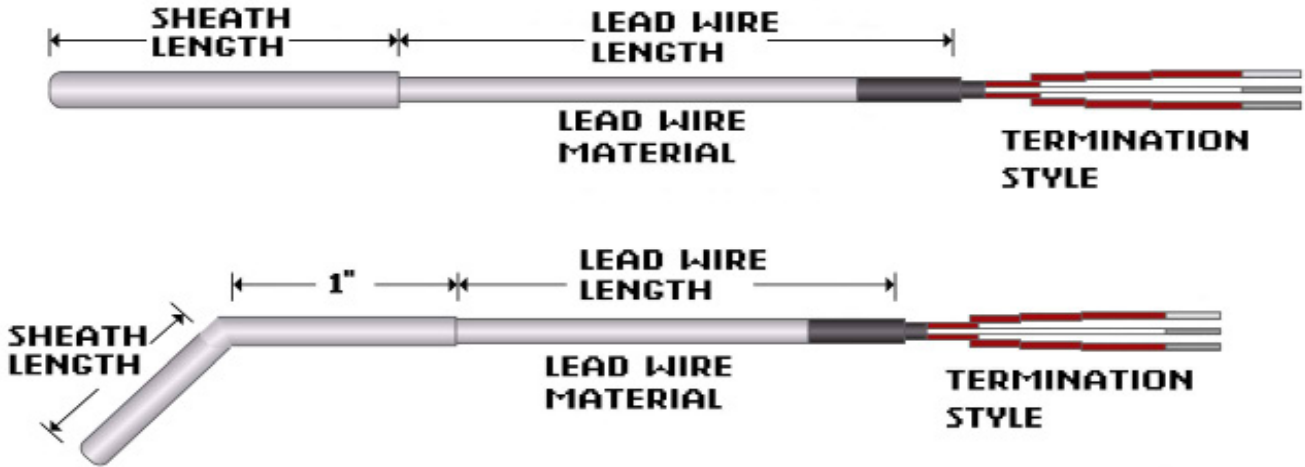

RIGID SHEATH W/ OPTIONAL FITTING & LEAD WIRE RTDS

NAME:

ELEMENT TYPE

100 Ω 120 Ω
 1000 Ω 10 Ω
 500 Ω

WIRE CONFIGURATION

2-wire 2-wire (Dual)
 3-wire 3-wire (Dual)
 4-wire

SHEATH CONFIGURATION

Straight 90 Degree
 45 Degree

SHEATH LENGTH (SPECIFY)

Length:

Units:

QUANTITY

TERMINATIONS/OPTIONS

Stripped Leads	Standard female jack (400°F)
Fork Terminals	Miniature male plug (400°F)
Standard male plug (400°F)	Miniature female jack (400°F)

SHEATH DIAMETER

0.118" (3mm)	0.236" (6mm)
0.125" (3.2mm) (1/8")	0.250" (6.4mm) (1/4")
0.156" (4mm)	0.314" (8mm) (5/16")
0.188" (4.8mm) (3/16") (standard)	0.375" (9.5mm) (3/8")
0.196" (5mm)	Custom

LEAD WIRE MATERIAL

SHEATH LENGTH (SPECIFY)

Length:

Units: