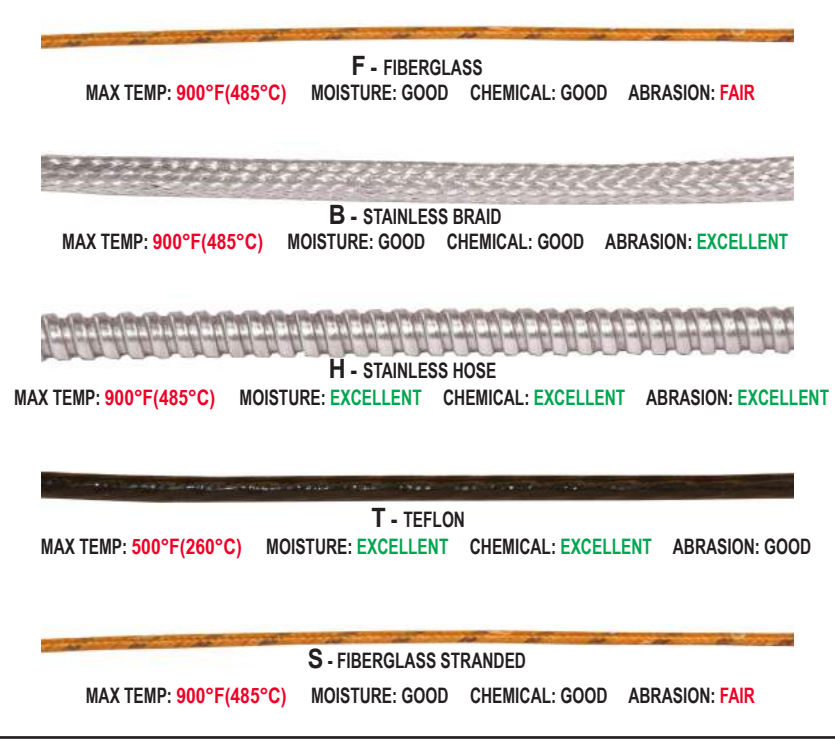

A900 - THERMOCOUPLE EXTENSION ASSEMBLIES

A900 - EXTENSION ASSEMBLIES

STANDARD FEATURES

FORK TERMINAL/MALE PLUG
 FORK TERMINAL/ FEMALE PLUG
 24 AWG FIBERGLASS LEADS
 WITH STAINLESS STEEL ARMOR/
 STAINLESS STEEL HOSE

OPTIONS

THERMOCOUPLE TYPE OPTIONS
 Type J Type K
 Type T 2 or 3 Wire RTD
 CUSTOM LEAD LENGTH/ MATERIAL
 CUSTOM TERMINATION COMBINATION

STOCK - A900

TYPE	Material	Length (A)	PART# (c/w fork terminals/ male plug)	PART# (c/w fork terminals/ female plug)
J	SSBRAID	48"	A900J-48-B-2-0	A900J-48-B-3-0
J	SSBRAID	72"	A900J-72-B-2-0	A900J-72-B-3-0
J	SSBRAID	144"	A900J-144-B-2-0	A900J-144-B-3-0
J	SSBRAID	300"	A900J-300-B-2-0	A900J-300-B-3-0
J	SSHOSSE	48"	A900J-48-H-2-0	A900J-48-H-3-0
J	SSHOSSE	72"	A900J-72-H-2-0	A900J-72-H-3-0
J	SSHOSSE	144"	A900J-144-H-2-0	A900J-144-H-3-0
J	SSHOSSE	300"	A900J-300-H-2-0	A900J-300-H-3-0

A900 - DIMENSIONS

TERMINATION

EXTENSION MATERIAL

TERMINATION 2

A900 - ORDER CODE

A900X		-	A	-	X	-	X	-	X
TYPE	LENGTH				EXTENSION MATERIAL		TERMINATION 1		TERMINATION 2
J - TYPE J	48 - 48"				F - FIBERGLASS		0 - STRIPPED LEADS		0 - STRIPPED LEADS
K - TYPE K	72 - 72"				B - STAINLESS BRAID		1 - FORK TERMINALS		1 - FORK TERMINALS
T - TYPE T	96 - 96"				H - STAINLESS HOSE		2 - STANDARD MALE PLUG		2 - STANDARD MALE PLUG
RTD2 - PT100	120 - 120"				T - TEFLON		3 - STANDARD FEMALE JACK		3 - STANDARD FEMALE JACK
RTD3 - PT100	X - CUSTOM				S - FIBERGLASS STRANDED		4 - MINI MALE PLUG		4 - MINI MALE PLUG
							5 - MINI FEMALE JACK		5 - MINI FEMALE JACK