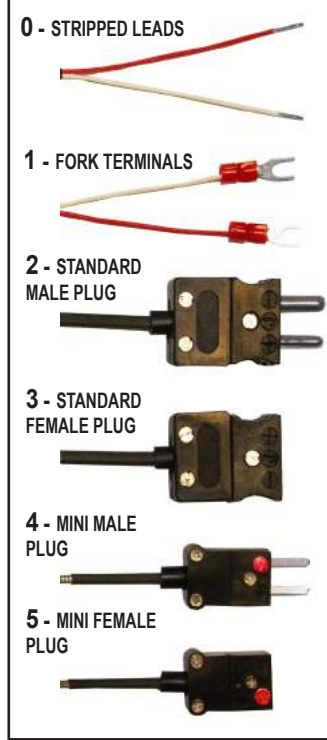

A900 - THERMOCOUPLE EXTENSION ASSEMBLIES

A900 - EXTENSION ASSEMBLIES

STANDARD FEATURES

FORK TERMINAL/MALE PLUG
 FORK TERMINAL/ FEMALE PLUG
 24 AWG FIBERGLASS LEADS
 WITH STAINLESS STEEL ARMOR/
 STAINLESS STEEL HOSE

OPTIONS

THERMOCOUPLE TYPE OPTIONS
 Type J Type K
 Type T 2 or 3 Wire RTD
 CUSTOM LEAD LENGTH/ MATERIAL
 CUSTOM TERMINATION COMBINATION

STOCK - A900

TYPE	Material	Length (A)	PART# (c/w fork terminals/ male plug)	PART# (c/w fork terminals/ female plug)
J	SSBRAID	48"	A900J-48-B-2-0	A900J-48-B-3-0
J	SSBRAID	72"	A900J-72-B-2-0	A900J-72-B-3-0
J	SSBRAID	144"	A900J-144-B-2-0	A900J-144-B-3-0
J	SSBRAID	300"	A900J-300-B-2-0	A900J-300-B-3-0
J	SSHOSSE	48"	A900J-48-H-2-0	A900J-48-H-3-0
J	SSHOSSE	72"	A900J-72-H-2-0	A900J-72-H-3-0
J	SSHOSSE	144"	A900J-144-H-2-0	A900J-144-H-3-0
J	SSHOSSE	300"	A900J-300-H-2-0	A900J-300-H-3-0

A900 - DIMENSIONS

TERMINATION

EXTENSION MATERIAL

TERMINATION 2

A900 - ORDER CODE

A900X		-	A	-	X	-	X	-	X
TYPE	LENGTH				EXTENSION MATERIAL		TERMINATION 1		TERMINATION 2
J - TYPE J	48 - 48"				F - FIBERGLASS		0 - STRIPPED LEADS		0 - STRIPPED LEADS
K - TYPE K	72 - 72"				B - STAINLESS BRAID		1 - FORK TERMINALS		1 - FORK TERMINALS
T - TYPE T	96 - 96"				H - STAINLESS HOSE		2 - STANDARD MALE PLUG		2 - STANDARD MALE PLUG
RTD2 - PT100	120 - 120"				T - TEFLON		3 - STANDARD FEMALE JACK		3 - STANDARD FEMALE JACK
RTD3 - PT100	X - CUSTOM				S - FIBERGLASS STRANDED		4 - MINI MALE PLUG		4 - MINI MALE PLUG
							5 - MINI FEMALE JACK		5 - MINI FEMALE JACK