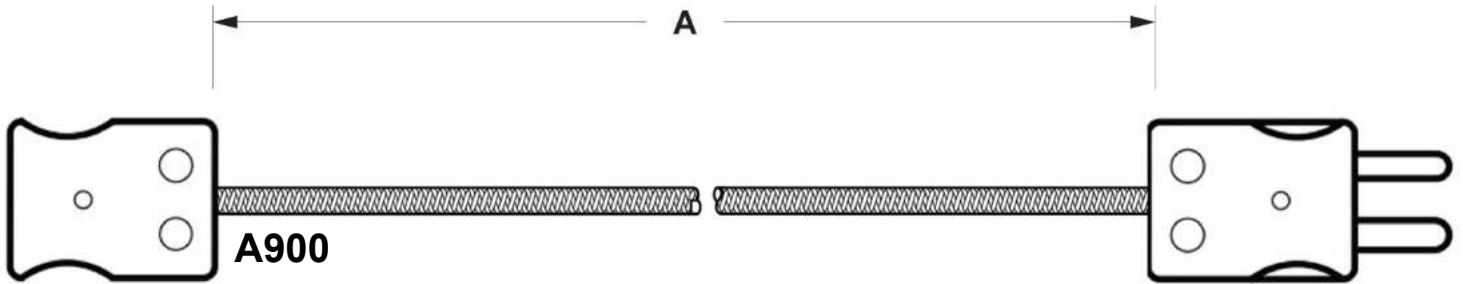

A900 - THERMOCOUPLE EXTENSION ASSEMBLIES

A900 - EXTENSION ASSEMBLIES

STANDARD FEATURES

FORK TERMINAL/MALE PLUG
 FORK TERMINAL/ FEMALE PLUG
 24 AWG FIBERGLASS LEADS
 WITH STAINLESS STEEL ARMOR/
 STAINLESS STEEL HOSE

OPTIONS

THERMOCOUPLE TYPE OPTIONS
 Type J Type K
 Type T 2 or 3 Wire RTD
 CUSTOM LEAD LENGTH/ MATERIAL
 CUSTOM TERMINATION COMBINATION

STOCK - A900

TYPE	Material	Length (A)	PART# (c/w fork terminals/ male plug)	PART# (c/w fork terminals/ female plug)
J	SSBRAID	48"	A900J-48-B-2-0	A900J-48-B-3-0
J	SSBRAID	72"	A900J-72-B-2-0	A900J-72-B-3-0
J	SSBRAID	144"	A900J-144-B-2-0	A900J-144-B-3-0
J	SSBRAID	300"	A900J-300-B-2-0	A900J-300-B-3-0
J	SSHOSSE	48"	A900J-48-H-2-0	A900J-48-H-3-0
J	SSHOSSE	72"	A900J-72-H-2-0	A900J-72-H-3-0
J	SSHOSSE	144"	A900J-144-H-2-0	A900J-144-H-3-0
J	SSHOSSE	300"	A900J-300-H-2-0	A900J-300-H-3-0

A900 - DIMENSIONS

TERMINATION

EXTENSION MATERIAL

TERMINATION 2

A900 - ORDER CODE

A900X		-	A	-	X	-	X	-	X
TYPE	LENGTH				EXTENSION MATERIAL		TERMINATION 1		TERMINATION 2
J - TYPE J	48 - 48"				F - FIBERGLASS		0 - STRIPPED LEADS		0 - STRIPPED LEADS
K - TYPE K	72 - 72"				B - STAINLESS BRAID		1 - FORK TERMINALS		1 - FORK TERMINALS
T - TYPE T	96 - 96"				H - STAINLESS HOSE		2 - STANDARD MALE PLUG		2 - STANDARD MALE PLUG
RTD2 - PT100	120 - 120"				T - TEFLON		3 - STANDARD FEMALE JACK		3 - STANDARD FEMALE JACK
RTD3 - PT100	X - CUSTOM				S - FIBERGLASS STRANDED		4 - MINI MALE PLUG		4 - MINI MALE PLUG
							5 - MINI FEMALE JACK		5 - MINI FEMALE JACK