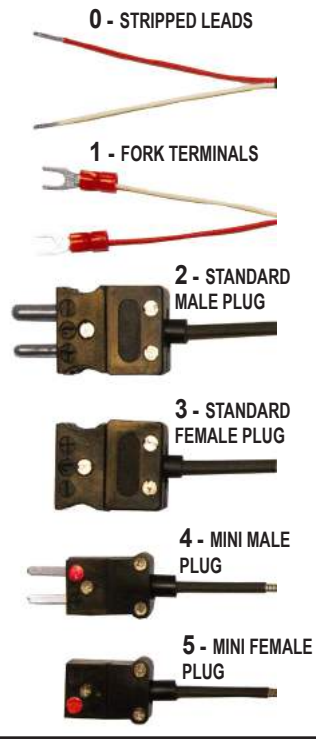

A900 - THERMOCOUPLE EXTENSION ASSEMBLIES

A900 - EXTENSION ASSEMBLIES

STANDARD FEATURES

FORK TERMINAL/MALE PLUG
 FORK TERMINAL/ FEMALE PLUG
 24 AWG FIBERGLASS LEADS
 WITH STAINLESS STEEL ARMOR/
 STAINLESS STEEL HOSE

OPTIONS

THERMOCOUPLE TYPE OPTIONS
 Type J Type K
 Type T 2 or 3 Wire RTD
 CUSTOM LEAD LENGTH/ MATERIAL
 CUSTOM TERMINATION COMBINATION

STOCK - A900

TYPE	Material	Length (A)	PART# (c/w fork terminals/ male plug)	PART# (c/w fork terminals/ female plug)
J	SSBRAID	48"	A900J-48-B-2-0	A900J-48-B-3-0
J	SSBRAID	72"	A900J-72-B-2-0	A900J-72-B-3-0
J	SSBRAID	144"	A900J-144-B-2-0	A900J-144-B-3-0
J	SSBRAID	300"	A900J-300-B-2-0	A900J-300-B-3-0
J	SSHOSSE	48"	A900J-48-H-2-0	A900J-48-H-3-0
J	SSHOSSE	72"	A900J-72-H-2-0	A900J-72-H-3-0
J	SSHOSSE	144"	A900J-144-H-2-0	A900J-144-H-3-0
J	SSHOSSE	300"	A900J-300-H-2-0	A900J-300-H-3-0

A900 - DIMENSIONS

TERMINATION

EXTENSION MATERIAL

TERMINATION 2

A900 - ORDER CODE

A900X		-	A	-	X	-	X	-	X
TYPE	LENGTH				EXTENSION MATERIAL		TERMINATION 1		TERMINATION 2
J - TYPE J	48 - 48"				F - FIBERGLASS		0 - STRIPPED LEADS		0 - STRIPPED LEADS
K - TYPE K	72 - 72"				B - STAINLESS BRAID		1 - FORK TERMINALS		1 - FORK TERMINALS
T - TYPE T	96 - 96"				H - STAINLESS HOSE		2 - STANDARD MALE PLUG		2 - STANDARD MALE PLUG
RTD2 - PT100	120 - 120"				T - TEFLON		3 - STANDARD FEMALE JACK		3 - STANDARD FEMALE JACK
RTD3 - PT100	X - CUSTOM				S - FIBERGLASS STRANDED		4 - MINI MALE PLUG		4 - MINI MALE PLUG
							5 - MINI FEMALE JACK		5 - MINI FEMALE JACK