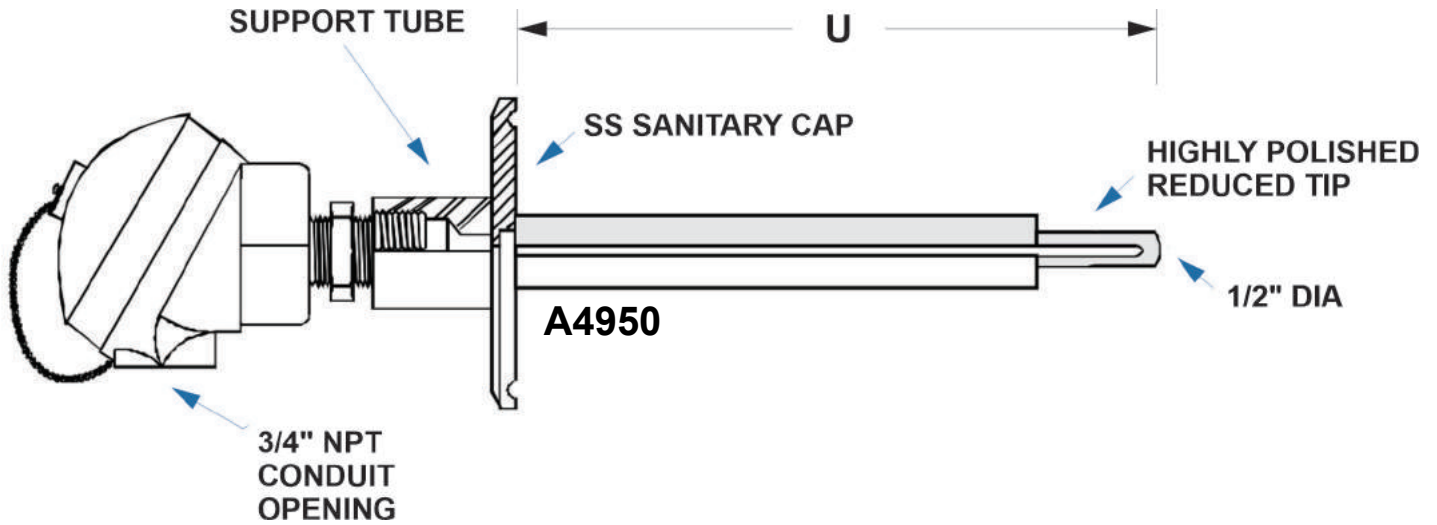

A4950 - DIMENSIONS