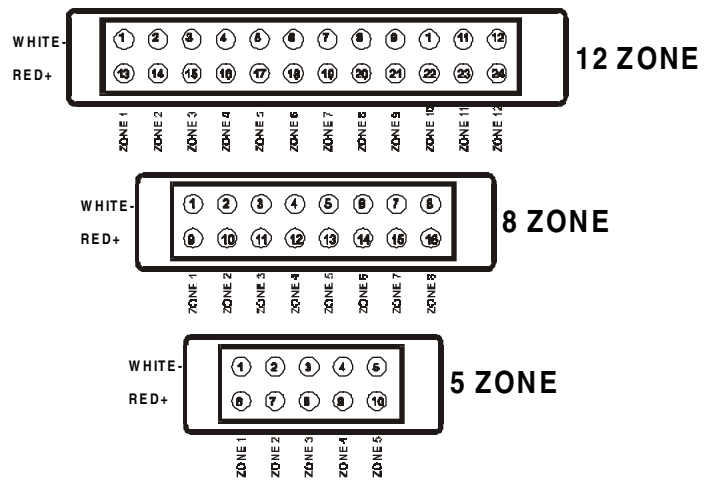

12 ZONE

MC5TC-FB

MC8TC-FB

MC12TC-FB

PART#	MTC-5	MTC-8	MTC-12
ZONES	5	8	12
L(in)	3.662	4.449	5.512
A(in)	3.268	4.055	5.118

CABLES - POWER & THERMOCOUPLE

POWER CABLES

MC5P-X 5-ZONE "X" ft
MC8P-X 8-ZONE "X" ft
MC12P-X 12-ZONE "X" ft

T/C CABLE 5 ZONE

MC5TC-10 10ft CABLE
MC5TC-20 20ft CABLE

T/C CABLE 8 ZONE

MC8TC-10 10ft CABLE
MC8TC-20 20ft CABLE

T/C CABLE 12 ZONE

MC12TC-10 10ft
MC12TC-20 20ft

POWER CONNECTOR

THERMOCOUPLE CONNECTOR

ZONE	ROW	TERMINAL
1	A	1 & 2
2	A	3 & 4
3	A	5 & 6
4	A	7 & 8
5	B	2 & 3
6	B	4 & 5

ZONE	ROW	TERMINAL
7	B	6 & 7
8	C	1 & 2
9	C	3 & 4
10	C	5 & 6
11	C	7 & 8
12	A & C	9

5, 8, 12+ ZONE - TERMINAL MOUNTING BOXES

SINGLE CONNECTOR BOXES