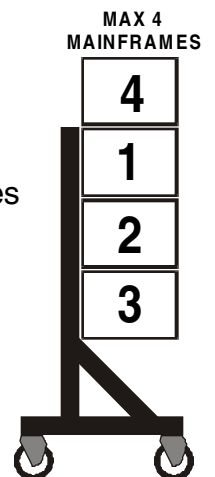

MC-STAND
for 5-48 zones