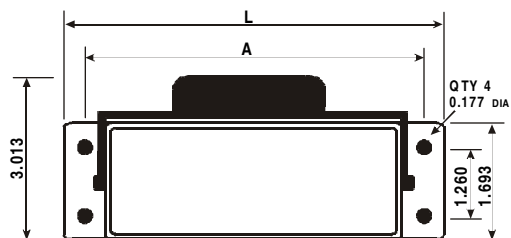

CONNECTORS - POWER

HOT RUNNER TEMP CONTROL

MC5TC-FB
5 ZONE

MC8TC-FB
8 ZONE

MC12TC-FB
12 ZONE

CONNECTORS - THERMOCOUPLE

5 ZONE

8 ZONE

12 ZONE

MC5TC-FB

MC8TC-FB

MC12TC-FB

PART#	MTC-5	MTC-8	MTC-12
ZONES	5	8	12
L(in)	3.662	4.449	5.512
A(in)	3.268	4.055	5.118

CABLES - POWER & THERMOCOUPLE

POWER CABLES

MC5P-X 5-ZONE "X" ft
MC8P-X 8-ZONE "X" ft
MC12P-X 12-ZONE "X" ft

T/C CABLE 5 ZONE

MC5TC-10 10ft CABLE
MC5TC-20 20ft CABLE

T/C CABLE 8 ZONE

MC8TC-10 10ft CABLE
MC8TC-20 20ft CABLE

T/C CABLE 12 ZONE

MC12TC-10 10ft
MC12TC-20 20ft

POWER CONNECTOR

THERMOCOUPLE CONNECTOR