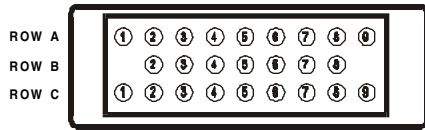

T/C CABLE 5 ZONE

MC5TC-10 10ft CABLE
MC5TC-20 20ft CABLE

T/C CABLE 8 ZONE

MC8TC-10 10ft CABLE
MC8TC-20 20ft CABLE

T/C CABLE 12 ZONE

MC12TC-10 10ft
MC12TC-20 20ft

POWER CONNECTOR

THERMOCOUPLE CONNECTOR

ZONE	ROW	TERMINAL
1	A	1 & 2
2	A	3 & 4
3	A	5 & 6
4	A	7 & 8
5	B	2 & 3
6	B	4 & 5

ZONE	ROW	TERMINAL
7	B	6 & 7
8	C	1 & 2
9	C	3 & 4
10	C	5 & 6
11	C	7 & 8
12	A & C	9

5, 8, 12+ ZONE - TERMINAL MOUNTING BOXES

SINGLE CONNECTOR BOXES