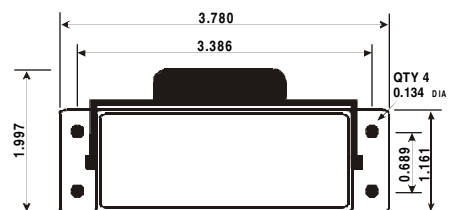

CONNECTORS - POWER

HOT RUNNER TEMP CONTROL

MC5TC-FB
5 ZONE

MC8TC-FB
8 ZONE

MC12TC-FB
12 ZONE

CONNECTORS - THERMOCOUPLE

5 ZONE

8 ZONE

12 ZONE

MC5TC-FB

MC8TC-FB

MC12TC-FB

PART#	MTC-5	MTC-8	MTC-12
ZONES	5	8	12
L(in)	3.662	4.449	5.512
A(in)	3.268	4.055	5.118

CABLES - POWER & THERMOCOUPLE

POWER CABLES

MC5P-X 5-ZONE "X" ft
MC8P-X 8-ZONE "X" ft
MC12P-X 12-ZONE "X" ft

T/C CABLE 5 ZONE

MC5TC-10 10ft CABLE
MC5TC-20 20ft CABLE

T/C CABLE 8 ZONE

MC8TC-10 10ft CABLE
MC8TC-20 20ft CABLE

T/C CABLE 12 ZONE

MC12TC-10 10ft
MC12TC-20 20ft

POWER CONNECTOR

THERMOCOUPLE CONNECTOR