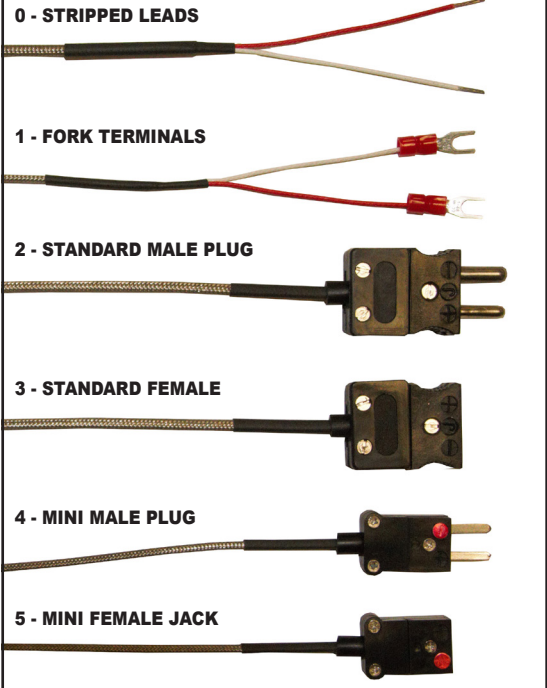

STOCK - A300 (S/S HOSE)

| TYPE | JUNCTION | Length (A) | PART# (c/w bare wire) | PART# (c/w male plug) |
|------|----------|------------|--------------------------|--------------------------|
| J | Grounded | 36" | A300J-36-0 | A300J-36-2 |
| J | Grounded | 48" | A300J-48-0 | A300J-48-2 |
| J | Grounded | 72" | A300J-72-0 | A300J-72-2 |
| J | Grounded | 96" | A300J-96-0 | A300J-96-2 |
| J | Grounded | 120" | A300J-120-0 | A300J-120-2 |
| J | Grounded | 144" | A300J-144-0 | A300J-144-2 |
| J | Grounded | 180" | A300J-180-0 | A300J-180-2 |
| J | Grounded | 240" | A300J-240-0 | A300J-240-2 |

STOCK - A310 (S/S BRAID)

| TYPE | JUNCTION | Length (A) | PART# (c/w bare wire) | PART# (c/w male plug) |
|------|----------|------------|--------------------------|--------------------------|
| J | Grounded | 36" | A310J-36-0 | A310J-36-2 |
| J | Grounded | 48" | A310J-48-0 | A310J-48-2 |
| J | Grounded | 72" | A310J-72-0 | A310J-72-2 |
| J | Grounded | 96" | A310J-96-0 | A310J-96-2 |
| J | Grounded | 120" | A310J-120-0 | A310J-120-2 |
| J | Grounded | 144" | A310J-144-0 | A310J-144-2 |
| J | Grounded | 180" | A310J-180-0 | A310J-180-2 |
| J | Grounded | 240" | A310J-240-0 | A310J-240-2 |

A300/A310 - DIMENSIONS

A300/ A310 SENSOR TIP

TERMINATIONS

A300/ A310 - ORDER CODE

| MODEL | TYPE | LENGTH | TERMINATION | OPTIONS |
|-----------------------|--------------------|--------------------------|---------------------------------|-----------------------|
| 300 - SS ARMOR | J - TYPE J | 48 - 48" | 0 - STRIPPED LEADS | U - UNGROUNDED |
| 310 - SS BRAID | K - TYPE K | 72 - 72" | 1 - FORK TERMINALS | T1 - 1/4-20NF |
| | RTD - PT100 | 96 - 96" | 2 - STANDARD MALE PLUG | T2 - 5/16-18NF |
| | | 120 - 120" | 3 - STANDARD FEMALE JACK | T3 - 5/16-24NF |
| | | X - CUSTOM LENGTH | 4 - MINI MALE PLUG | M1 - M6x1 |
| | | | 5 - MINI FEMALE JACK | M2 - M8x10 |