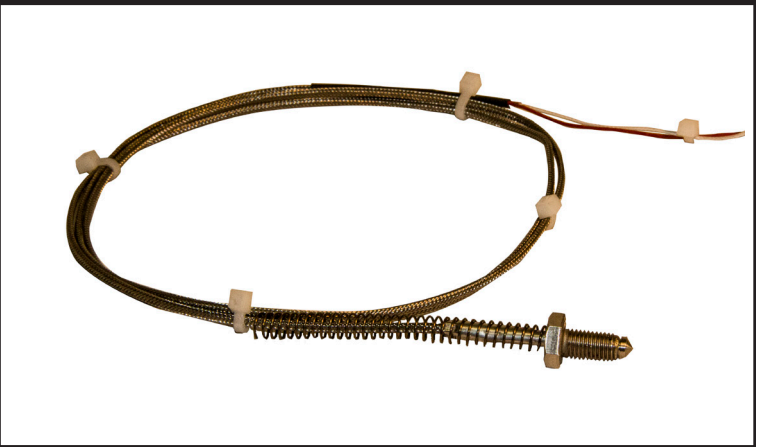

A300/ A310 - NOZZLE THERMOCOUPLES + RTD's

A300 STYLE - S/S ARMOR

A310 STYLE - S/S BRAID

STANDARD FEATURES

- 1/4"-28NF PROBE
- GROUNDED SENSOR
- 24 AWG FIBERGLASS LEADS WITH
- STAINLESS STEEL HOSE (A300)
- STAINLESS STEEL BRAID (A310)
- STRIPPED LEADS

OPTIONS - A300/ A310

- THERMOCOUPLE TYPE OPTIONS
 - Type J Type K
 - Type T 2 or 3 Wire RTD
- 48,72,96,120"ARMOR (A300) BRAID (A310)
- CUSTOM
- TERMINATION OPTIONS
- SEE NEXT PAGE
- UNGROUNDED
- 1/8" NPT X 7/8" L BAYONET ADAPTER
- METRIC DOUBLE SLOT CAP
- NIST TRACEABLE
- SPECIAL OPTIONS AVAILBLE UPON REQUEST

STOCK - A300 (S/S HOSE)

| TYPE | JUNCTION | Length (A) | PART# (c/w bare wire) | PART# (c/w male plug) |
|------|----------|------------|--------------------------|--------------------------|
| J | Grounded | 36" | A300J-36-0 | A300J-36-2 |
| J | Grounded | 48" | A300J-48-0 | A300J-48-2 |
| J | Grounded | 72" | A300J-72-0 | A300J-72-2 |
| J | Grounded | 96" | A300J-96-0 | A300J-96-2 |
| J | Grounded | 120" | A300J-120-0 | A300J-120-2 |
| J | Grounded | 144" | A300J-144-0 | A300J-144-2 |
| J | Grounded | 180" | A300J-180-0 | A300J-180-2 |
| J | Grounded | 240" | A300J-240-0 | A300J-240-2 |

STOCK - A310 (S/S BRAID)

| TYPE | JUNCTION | Length (A) | PART# (c/w bare wire) | PART# (c/w male plug) |
|------|----------|------------|--------------------------|--------------------------|
| J | Grounded | 36" | A310J-36-0 | A310J-36-2 |
| J | Grounded | 48" | A310J-48-0 | A310J-48-2 |
| J | Grounded | 72" | A310J-72-0 | A310J-72-2 |
| J | Grounded | 96" | A310J-96-0 | A310J-96-2 |
| J | Grounded | 120" | A310J-120-0 | A310J-120-2 |
| J | Grounded | 144" | A310J-144-0 | A310J-144-2 |
| J | Grounded | 180" | A310J-180-0 | A310J-180-2 |
| J | Grounded | 240" | A310J-240-0 | A310J-240-2 |