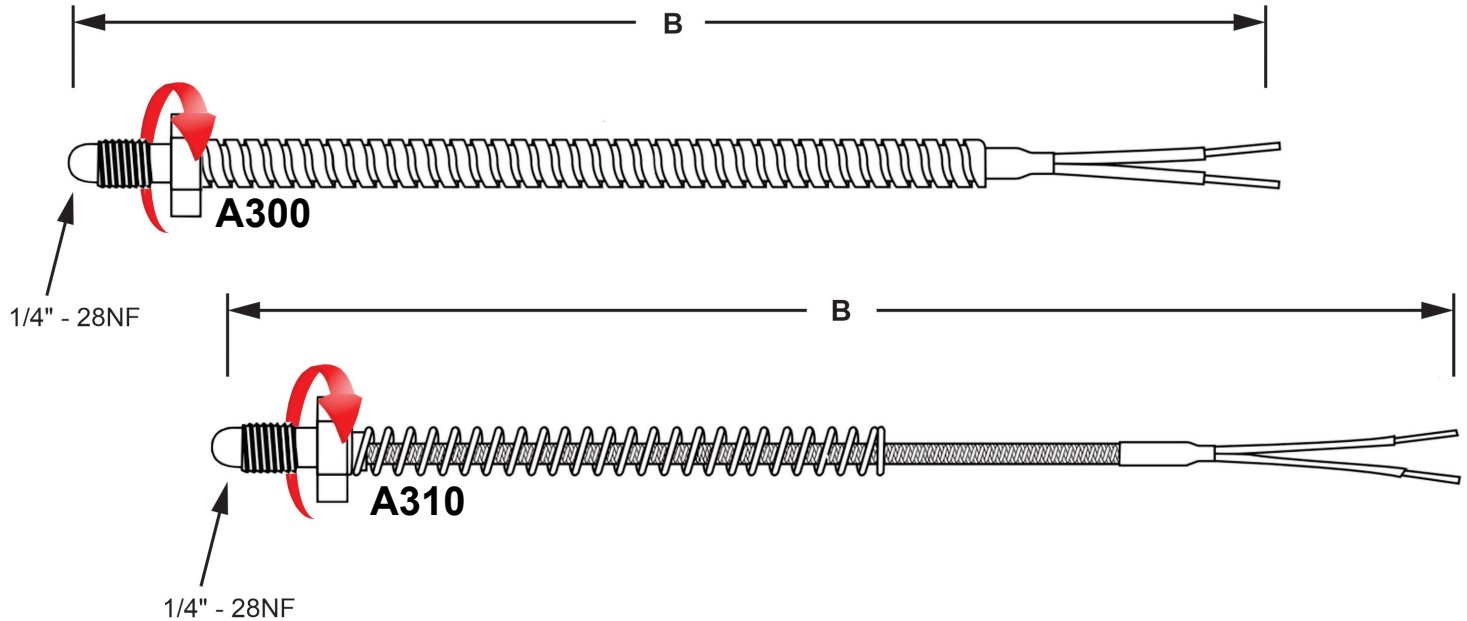

A300/ A310 - NOZZLE THERMOCOUPLES + RTD's

A300 STYLE - S/S ARMOR

A310 STYLE - S/S BRAID

STANDARD FEATURES

- 1/4"-28NF PROBE
- GROUNDED SENSOR
- 24 AWG FIBERGLASS LEADS WITH
- STAINLESS STEEL HOSE (A300)
- STAINLESS STEEL BRAID (A310)
- STRIPPED LEADS

OPTIONS - A300/ A310

- THERMOCOUPLE TYPE OPTIONS
 - Type J Type K
 - Type T 2 or 3 Wire RTD
- 48,72,96,120"ARMOR (A300) BRAID (A310)
- CUSTOM
- TERMINATION OPTIONS
- SEE NEXT PAGE
- UNGROUNDED
- 1/8" NPT X 7/8" L BAYONET ADAPTER
- METRIC DOUBLE SLOT CAP
- NIST TRACEABLE
- SPECIAL OPTIONS AVAILBLE UPON REQUEST

STOCK - A300 (S/S HOSE)

| TYPE | JUNCTION | Length (A) | PART# (c/w bare wire) | PART# (c/w male plug) |
|------|----------|------------|--------------------------|--------------------------|
| J | Grounded | 36" | A300J-36-0 | A300J-36-2 |
| J | Grounded | 48" | A300J-48-0 | A300J-48-2 |
| J | Grounded | 72" | A300J-72-0 | A300J-72-2 |
| J | Grounded | 96" | A300J-96-0 | A300J-96-2 |
| J | Grounded | 120" | A300J-120-0 | A300J-120-2 |
| J | Grounded | 144" | A300J-144-0 | A300J-144-2 |
| J | Grounded | 180" | A300J-180-0 | A300J-180-2 |
| J | Grounded | 240" | A300J-240-0 | A300J-240-2 |

A300/A310 - DIMENSIONS

A300/ A310 SENSOR TIP

TERMINATIONS

A300/ A310 - ORDER CODE

| MODEL | TYPE | LENGTH | TERMINATION | OPTIONS |
|-----------------------|--------------------|--------------------------|---------------------------------|-----------------------|
| 300 - SS ARMOR | J - TYPE J | 48 - 48" | 0 - STRIPPED LEADS | U - UNGROUNDED |
| 310 - SS BRAID | K - TYPE K | 72 - 72" | 1 - FORK TERMINALS | T1 - 1/4-20NF |
| | RTD - PT100 | 96 - 96" | 2 - STANDARD MALE PLUG | T2 - 5/16-18NF |
| | | 120 - 120" | 3 - STANDARD FEMALE JACK | T3 - 5/16-24NF |
| | | X - CUSTOM LENGTH | 4 - MINI MALE PLUG | M1 - M6x1 |
| | | | 5 - MINI FEMALE JACK | M2 - M8x10 |