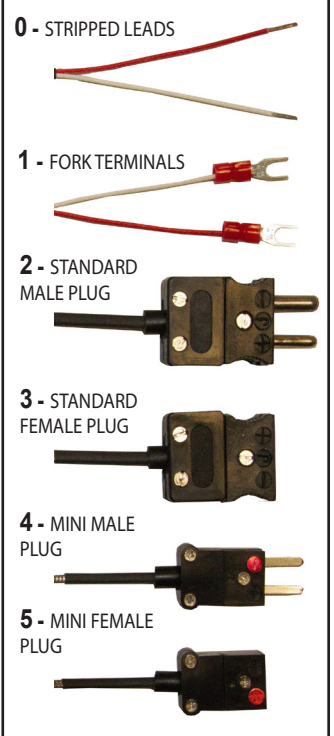

A900 - THERMOCOUPLE EXTENSION ASSEMBLIES

A900 - EXTENSION ASSEMBLIES

STANDARD FEATURES

FORK TERMINAL/MALE PLUG
 FORK TERMINAL/ FEMALE PLUG
 24 AWG FIBERGLASS LEADS
 WITH STAINLESS STEEL ARMOR/
 STAINLESS STEEL HOSE

OPTIONS

THERMOCOUPLE TYPE OPTIONS
 Type J Type K
 Type T 2 or 3 Wire RTD
 CUSTOM LEAD LENGTH/ MATERIAL
 CUSTOM TERMINATION COMBINATION

STOCK - A900				
TYPE	Material	Length (A)	PART# (c/w fork terminals/ male plug)	PART# (c/w fork terminals/ female plug)
J	SSBRAID	48"	A900J-48-B-2-0	A900J-48-B-3-0
J	SSBRAID	72"	A900J-72-B-2-0	A900J-72-B-3-0
J	SSBRAID	144"	A900J-144-B-2-0	A900J-144-B-3-0
J	SSBRAID	300"	A900J-300-B-2-0	A900J-300-B-3-0
J	SSHOSSE	48"	A900J-48-H-2-0	A900J-48-H-3-0
J	SSHOSSE	72"	A900J-72-H-2-0	A900J-72-H-3-0
J	SSHOSSE	144"	A900J-144-H-2-0	A900J-144-H-3-0
J	SSHOSSE	300"	A900J-300-H-2-0	A900J-300-H-3-0

A900 - DIMENSIONS

TERMINATION

EXTENSION MATERIAL

TERMINATION 2

A900 - ORDER CODE

A900X		-	A	-	X	-	X	-	X
TYPE	LENGTH				EXTENSION MATERIAL		TERMINATION 1		TERMINATION 2
J - TYPE J	48 - 48"				F - FIBERGLASS		0 - STRIPPED LEADS		0 - STRIPPED LEADS
K - TYPE K	72 - 72"				B - STAINLESS BRAID		1 - FORK TERMINALS		1 - FORK TERMINALS
T - TYPET	96 - 96"				H - STAINLESS HOSE		2 - STANDARD MALE PLUG		2 - STANDARD MALE PLUG
RTD2 - PT100	120 - 120"				T - TEFLON		3 - STANDARD FEMALE JACK		3 - STANDARD FEMALE JACK
RTD3 - PT100	X - CUSTOM				S - FIBERGLASS STRANDED		4 - MINI MALE PLUG		4 - MINI MALE PLUG
							5 - MINI FEMALE JACK		5 - MINI FEMALE JACK