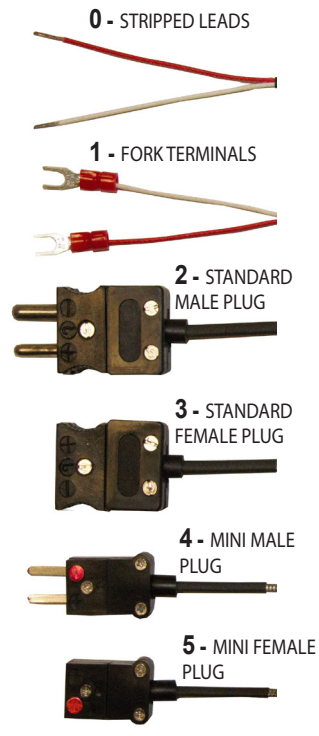

A900 - THERMOCOUPLE EXTENSION ASSEMBLIES

A900 - EXTENSION ASSEMBLIES

STANDARD FEATURES

FORK TERMINAL/MALE PLUG
 FORK TERMINAL/ FEMALE PLUG
 24 AWG FIBERGLASS LEADS
 WITH STAINLESS STEEL ARMOR/
 STAINLESS STEEL HOSE

OPTIONS

THERMOCOUPLE TYPE OPTIONS
 Type J Type K
 Type T 2 or 3 Wire RTD
 CUSTOM LEAD LENGTH/ MATERIAL
 CUSTOM TERMINATION COMBINATION

STOCK - A900				
TYPE	Material	Length (A)	PART# (c/w fork terminals/ male plug)	PART# (c/w fork terminals/ female plug)
J	SSBRAID	48"	A900J-48-B-2-0	A900J-48-B-3-0
J	SSBRAID	72"	A900J-72-B-2-0	A900J-72-B-3-0
J	SSBRAID	144"	A900J-144-B-2-0	A900J-144-B-3-0
J	SSBRAID	300"	A900J-300-B-2-0	A900J-300-B-3-0
J	SSHOSSE	48"	A900J-48-H-2-0	A900J-48-H-3-0
J	SSHOSSE	72"	A900J-72-H-2-0	A900J-72-H-3-0
J	SSHOSSE	144"	A900J-144-H-2-0	A900J-144-H-3-0
J	SSHOSSE	300"	A900J-300-H-2-0	A900J-300-H-3-0

A900 - DIMENSIONS

TERMINATION

EXTENSION MATERIAL

TERMINATION 2

A900 - ORDER CODE

A900X		-	A	-	X	-	X	-	X
TYPE	LENGTH				EXTENSION MATERIAL		TERMINATION 1		TERMINATION 2
J - TYPE J	48 - 48"				F - FIBERGLASS		0 - STRIPPED LEADS		0 - STRIPPED LEADS
K - TYPE K	72 - 72"				B - STAINLESS BRAID		1 - FORK TERMINALS		1 - FORK TERMINALS
T - TYPET	96 - 96"				H - STAINLESS HOSE		2 - STANDARD MALE PLUG		2 - STANDARD MALE PLUG
RTD2 - PT100	120 - 120"				T - TEFLON		3 - STANDARD FEMALE JACK		3 - STANDARD FEMALE JACK
RTD3 - PT100	X - CUSTOM				S - FIBERGLASS STRANDED		4 - MINI MALE PLUG		4 - MINI MALE PLUG
							5 - MINI FEMALE JACK		5 - MINI FEMALE JACK