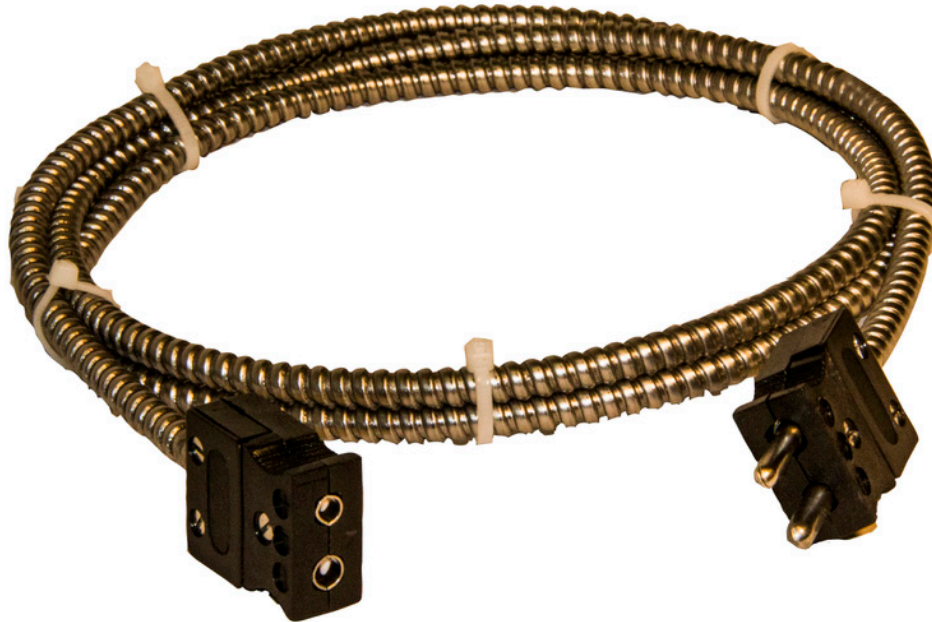

A900 - THERMOCOUPLE EXTENSION ASSEMBLIES

A900 - EXTENSION ASSEMBLIES

STANDARD FEATURES

FORK TERMINAL/MALE PLUG
 FORK TERMINAL/ FEMALE PLUG
 24 AWG FIBERGLASS LEADS
 WITH STAINLESS STEEL ARMOR/
 STAINLESS STEEL HOSE

OPTIONS

THERMOCOUPLE TYPE OPTIONS
 Type J Type K
 Type T 2 or 3 Wire RTD
 CUSTOM LEAD LENGTH/ MATERIAL
 CUSTOM TERMINATION COMBINATION

STOCK - A900				
TYPE	Material	Length (A)	PART# (c/w fork terminals/ male plug)	PART# (c/w fork terminals/ female plug)
J	SSBRAID	48"	A900J-48-B-2-0	A900J-48-B-3-0
J	SSBRAID	72"	A900J-72-B-2-0	A900J-72-B-3-0
J	SSBRAID	144"	A900J-144-B-2-0	A900J-144-B-3-0
J	SSBRAID	300"	A900J-300-B-2-0	A900J-300-B-3-0
J	SSHOSSE	48"	A900J-48-H-2-0	A900J-48-H-3-0
J	SSHOSSE	72"	A900J-72-H-2-0	A900J-72-H-3-0
J	SSHOSSE	144"	A900J-144-H-2-0	A900J-144-H-3-0
J	SSHOSSE	300"	A900J-300-H-2-0	A900J-300-H-3-0

A900 - DIMENSIONS

TERMINATION

EXTENSION MATERIAL

TERMINATION 2

A900 - ORDER CODE

A900X		-	A	-	X	-	X	-	X
TYPE	LENGTH				EXTENSION MATERIAL		TERMINATION 1		TERMINATION 2
J - TYPE J	48 - 48"				F - FIBERGLASS		0 - STRIPPED LEADS		0 - STRIPPED LEADS
K - TYPE K	72 - 72"				B - STAINLESS BRAID		1 - FORK TERMINALS		1 - FORK TERMINALS
T - TYPET	96 - 96"				H - STAINLESS HOSE		2 - STANDARD MALE PLUG		2 - STANDARD MALE PLUG
RTD2 - PT100	120 - 120"				T - TEFLON		3 - STANDARD FEMALE JACK		3 - STANDARD FEMALE JACK
RTD3 - PT100	X - CUSTOM				S - FIBERGLASS STRANDED		4 - MINI MALE PLUG		4 - MINI MALE PLUG
							5 - MINI FEMALE JACK		5 - MINI FEMALE JACK