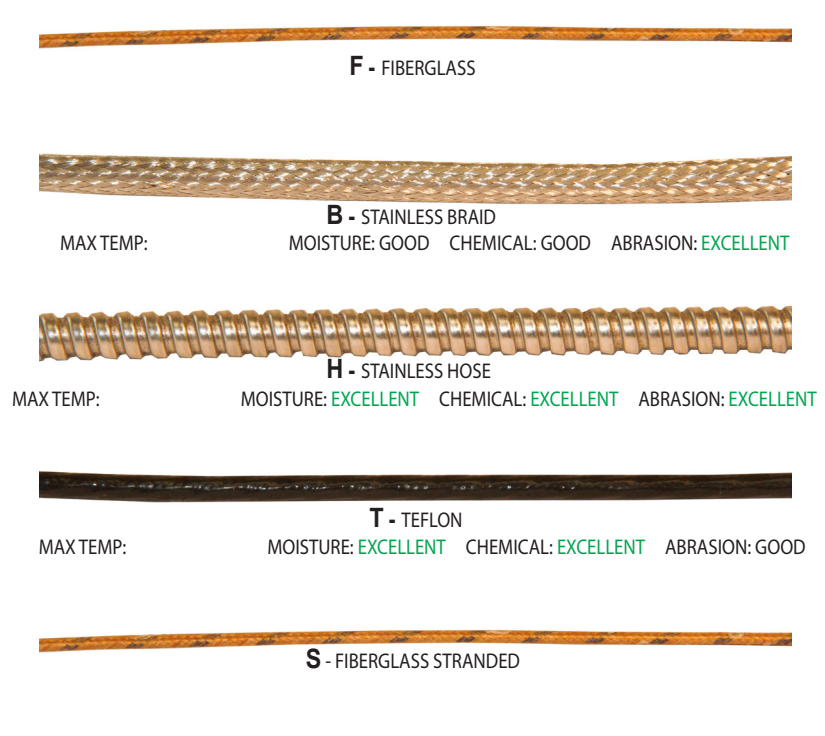

A900 - THERMOCOUPLE EXTENSION ASSEMBLIES

A900 - EXTENSION ASSEMBLIES

STANDARD FEATURES

FORK TERMINAL/MALE PLUG
 FORK TERMINAL/ FEMALE PLUG
 24 AWG FIBERGLASS LEADS
 WITH STAINLESS STEEL ARMOR/
 STAINLESS STEEL HOSE

OPTIONS

THERMOCOUPLE TYPE OPTIONS
 Type J Type K
 Type T 2 or 3 Wire RTD
 CUSTOM LEAD LENGTH/ MATERIAL
 CUSTOM TERMINATION COMBINATION

STOCK - A900				
TYPE	Material	Length (A)	PART# (c/w fork terminals/ male plug)	PART# (c/w fork terminals/ female plug)
J	SSBRAID	48"	A900J-48-B-2-0	A900J-48-B-3-0
J	SSBRAID	72"	A900J-72-B-2-0	A900J-72-B-3-0
J	SSBRAID	144"	A900J-144-B-2-0	A900J-144-B-3-0
J	SSBRAID	300"	A900J-300-B-2-0	A900J-300-B-3-0
J	SSHOSSE	48"	A900J-48-H-2-0	A900J-48-H-3-0
J	SSHOSSE	72"	A900J-72-H-2-0	A900J-72-H-3-0
J	SSHOSSE	144"	A900J-144-H-2-0	A900J-144-H-3-0
J	SSHOSSE	300"	A900J-300-H-2-0	A900J-300-H-3-0

A900 - DIMENSIONS

TERMINATION

EXTENSION MATERIAL

TERMINATION 2

A900 - ORDER CODE

A900X		-	A	-	X	-	X	-	X
TYPE	LENGTH				EXTENSION MATERIAL		TERMINATION 1		TERMINATION 2
J - TYPE J	48 - 48"				F - FIBERGLASS		0 - STRIPPED LEADS		0 - STRIPPED LEADS
K - TYPE K	72 - 72"				B - STAINLESS BRAID		1 - FORK TERMINALS		1 - FORK TERMINALS
T - TYPET	96 - 96"				H - STAINLESS HOSE		2 - STANDARD MALE PLUG		2 - STANDARD MALE PLUG
RTD2 - PT100	120 - 120"				T - TEFLON		3 - STANDARD FEMALE JACK		3 - STANDARD FEMALE JACK
RTD3 - PT100	X - CUSTOM				S - FIBERGLASS STRANDED		4 - MINI MALE PLUG		4 - MINI MALE PLUG
							5 - MINI FEMALE JACK		5 - MINI FEMALE JACK