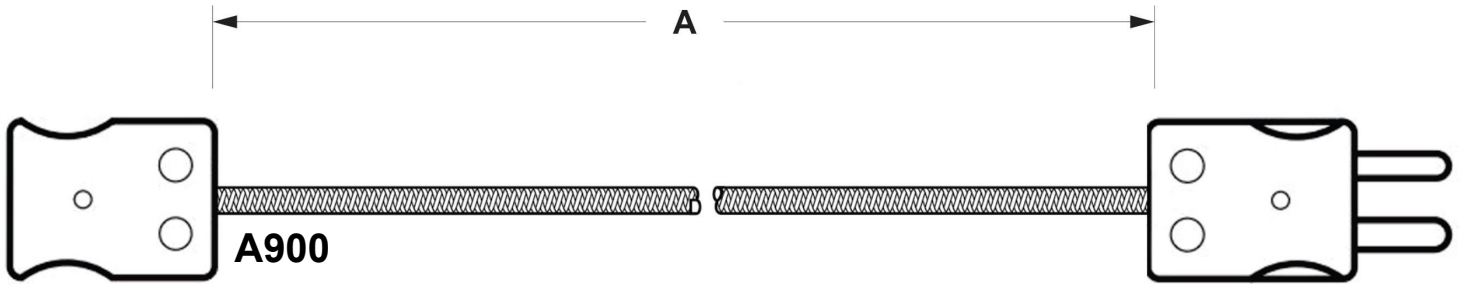

A900 - THERMOCOUPLE EXTENSION ASSEMBLIES

A900 - EXTENSION ASSEMBLIES

STANDARD FEATURES

FORK TERMINAL/MALE PLUG
 FORK TERMINAL/ FEMALE PLUG
 24 AWG FIBERGLASS LEADS
 WITH STAINLESS STEEL ARMOR/
 STAINLESS STEEL HOSE

OPTIONS

THERMOCOUPLE TYPE OPTIONS
 Type J Type K
 Type T 2 or 3 Wire RTD
 CUSTOM LEAD LENGTH/ MATERIAL
 CUSTOM TERMINATION COMBINATION

STOCK - A900				
TYPE	Material	Length (A)	PART# (c/w fork terminals/ male plug)	PART# (c/w fork terminals/ female plug)
J	SSBRAID	48"	A900J-48-B-2-0	A900J-48-B-3-0
J	SSBRAID	72"	A900J-72-B-2-0	A900J-72-B-3-0
J	SSBRAID	144"	A900J-144-B-2-0	A900J-144-B-3-0
J	SSBRAID	300"	A900J-300-B-2-0	A900J-300-B-3-0
J	SSHOSSE	48"	A900J-48-H-2-0	A900J-48-H-3-0
J	SSHOSSE	72"	A900J-72-H-2-0	A900J-72-H-3-0
J	SSHOSSE	144"	A900J-144-H-2-0	A900J-144-H-3-0
J	SSHOSSE	300"	A900J-300-H-2-0	A900J-300-H-3-0

A900 - DIMENSIONS

TERMINATION

EXTENSION MATERIAL

TERMINATION 2

A900 - ORDER CODE

A900X		-	A	-	X	-	X	-	X
TYPE	LENGTH				EXTENSION MATERIAL		TERMINATION 1		TERMINATION 2
J - TYPE J	48 - 48"				F - FIBERGLASS		0 - STRIPPED LEADS		0 - STRIPPED LEADS
K - TYPE K	72 - 72"				B - STAINLESS BRAID		1 - FORK TERMINALS		1 - FORK TERMINALS
T - TYPET	96 - 96"				H - STAINLESS HOSE		2 - STANDARD MALE PLUG		2 - STANDARD MALE PLUG
RTD2 - PT100	120 - 120"				T - TEFLON		3 - STANDARD FEMALE JACK		3 - STANDARD FEMALE JACK
RTD3 - PT100	X - CUSTOM				S - FIBERGLASS STRANDED		4 - MINI MALE PLUG		4 - MINI MALE PLUG
							5 - MINI FEMALE JACK		5 - MINI FEMALE JACK