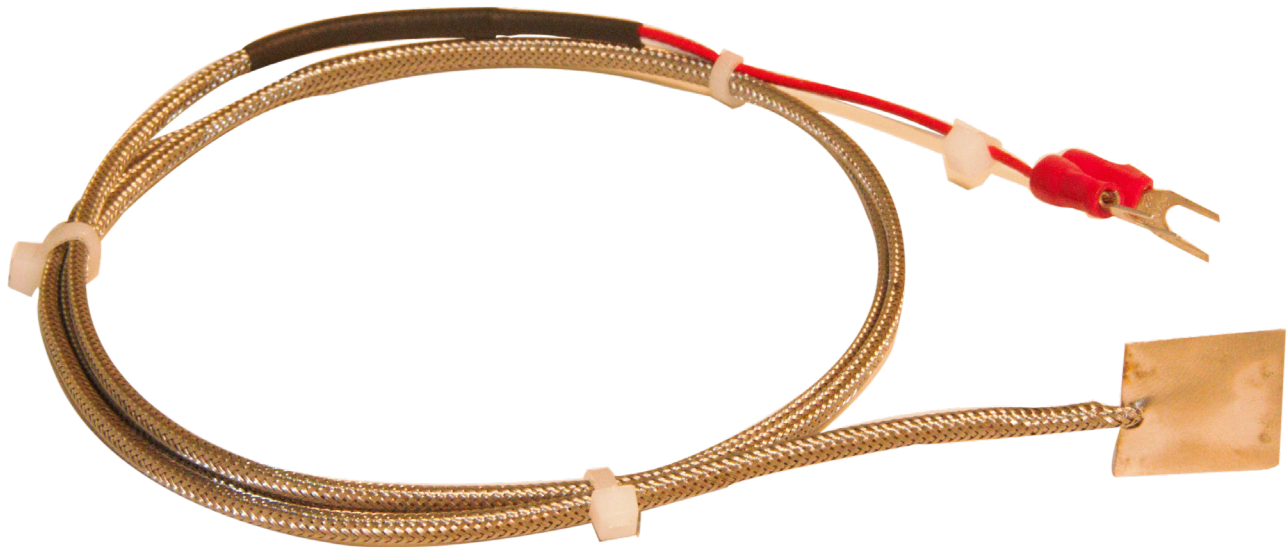

A800 - SHIM STOCK THERMOCOUPLES + RTD'S

A800 STYLE - S/S ARMOR

**STANDARD FEATURES**

3/4" x 3/4" STAINLESS STEEL SHIM  
 GROUNDED SENSOR  
 24 AWG FIBERGLASS LEADS WITH  
 STAINLESS STEEL BRAID  
 STRIPPED LEADS

**OPTIONS - A800**

THERMOCOUPLE TYPE OPTIONS

Type J    Type K  
 Type T    2 or 3 Wire RTD

48,72,96,120" ARMOR

CUSTOM

TERMINATION OPTIONS

SEE NEXT PAGE

UNGROUNDED

NIST TRACEABLE

FIXED PIPE CLAMP

SPECIAL OPTIONS AVAILBLE UPON REQUEST

**STOCK - A800**

TYPE	JUNCTION	Length (A)	PART# (c/w bare wire)	PART# (c/w male plug)
J	Grounded	36"	A800J-X-36-0-B	A800J-X-36-2-B
J	Grounded	48"	A800J-X-48-0-B	A800J-X-48-2-B
J	Grounded	72"	A800J-X-72-0-B	A800J-X-72-2-B
J	Grounded	96"	A800J-X-96-0-B	A800J-X-96-2-B
J	Grounded	120"	A800J-X-120-0-B	A800J-X-120-2-B
J	Grounded	144"	A800J-X-144-0-B	A800J-X-144-2-B
J	Grounded	180"	A800J-X-180-0-B	A800J-X-180-2-B