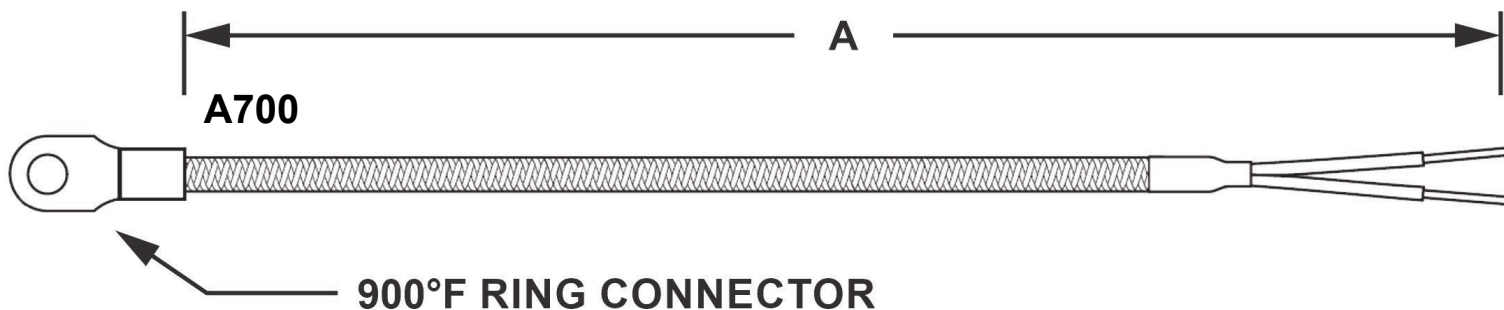

A700 - RING TERMINAL THERMOCOUPLES + RTD's

A700 STYLE - RING TERMINAL

**STANDARD FEATURES**

3/16" or 5/16" DIAMETER RING  
 GROUNDED SENSOR  
 24 AWG FIBERGLASS LEADS  
 WITH STAINLESS STEEL BRAID  
 STRIPPED LEADS

**OPTIONS - A700**

THERMOCOUPLE TYPE OPTIONS

Type J    Type K  
 Type T    2 or 3 Wire RTD

48,72,96,120" ARMOR  
 CUSTOM

TERMINATION OPTIONS  
 SEE NEXT PAGE

UNGROUNDING  
 NIST TRACEABLE  
 FIXED PIPE CLAMP

SPECIAL OPTIONS AVAILABLE UPON REQUEST

**STOCK - A700**

TYPE	JUNCTION	Length (A)	PART# (c/w bare wire)	PART# (c/w male plug)
J	Grounded	36"	A700J-X-36-0-B	A700J-X-36-2-B
J	Grounded	48"	A700J-X-48-0-B	A700J-X-48-2-B
J	Grounded	72"	A700J-X-72-0-B	A700J-X-72-2-B
J	Grounded	96"	A700J-X-96-0-B	A700J-X-96-2-B
J	Grounded	120"	A700J-X-120-0-B	A700J-X-120-2-B
J	Grounded	144"	A700J-X-144-0-B	A700J-X-144-2-B
J	Grounded	180"	A700J-X-180-0-B	A700J-X-180-2-B

## STUD SPECIFICATIONS

RING TERMINAL DIMENSIONS			
CODE	RING SIZE	ID	OD
6	#6/ M3.5	0.138"	0.25"
8	#8/ M4	0.174	0.310
10	#10	0.195	0.375
1/4	1/4/ M6	0.26"	0.58"