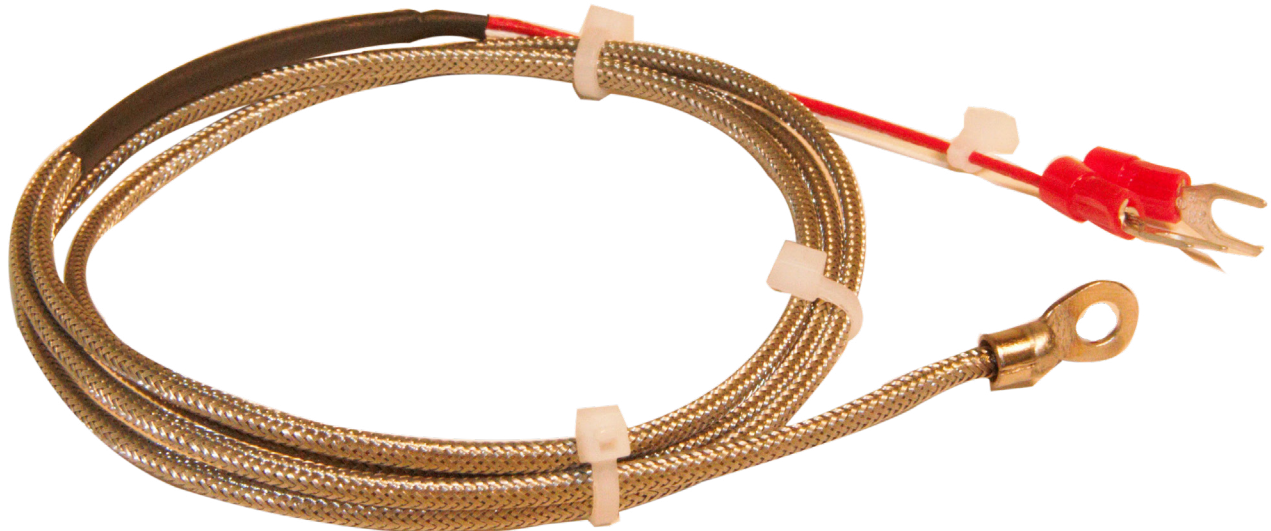

A700 - RING TERMINAL THERMOCOUPLES + RTD's

A700 STYLE - RING TERMINAL

**STANDARD FEATURES**

3/16" or 5/16" DIAMETER RING  
 GROUNDED SENSOR  
 24 AWG FIBERGLASS LEADS  
 WITH STAINLESS STEEL BRAID  
 STRIPPED LEADS

**OPTIONS - A700**

THERMOCOUPLE TYPE OPTIONS

Type J    Type K  
 Type T    2 or 3 Wire RTD

48,72,96,120" ARMOR  
 CUSTOM

TERMINATION OPTIONS  
 SEE NEXT PAGE

UNGROUNDING  
 NIST TRACEABLE  
 FIXED PIPE CLAMP

SPECIAL OPTIONS AVAILABLE UPON REQUEST

**STOCK - A700**

TYPE	JUNCTION	Length (A)	PART# (c/w bare wire)	PART# (c/w male plug)
J	Grounded	36"	A700J-X-36-0-B	A700J-X-36-2-B
J	Grounded	48"	A700J-X-48-0-B	A700J-X-48-2-B
J	Grounded	72"	A700J-X-72-0-B	A700J-X-72-2-B
J	Grounded	96"	A700J-X-96-0-B	A700J-X-96-2-B
J	Grounded	120"	A700J-X-120-0-B	A700J-X-120-2-B
J	Grounded	144"	A700J-X-144-0-B	A700J-X-144-2-B
J	Grounded	180"	A700J-X-180-0-B	A700J-X-180-2-B

**WE STOCK ALL A700 RING  
 TERMINAL DIAMETERS.  
 \*\*\*PLEASE SPECIFY WHEN  
 ORDERING\*\*\***