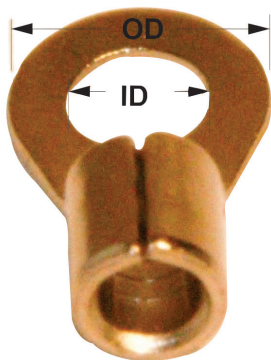

A700 - RING TERMINAL THERMOCOUPLES + RTD's

A700 STYLE - RING TERMINAL

**STANDARD FEATURES**

3/16" or 5/16" DIAMETER RING  
 GROUNDED SENSOR  
 24 AWG FIBERGLASS LEADS  
 WITH STAINLESS STEEL BRAID  
 STRIPPED LEADS

**OPTIONS - A700**

THERMOCOUPLE TYPE OPTIONS

Type J    Type K  
 Type T    2 or 3 Wire RTD

48,72,96,120" ARMOR  
 CUSTOM

TERMINATION OPTIONS  
 SEE NEXT PAGE

UNGROUNDING  
 NIST TRACEABLE  
 FIXED PIPE CLAMP

SPECIAL OPTIONS AVAILABLE UPON REQUEST

**STOCK - A700**

TYPE	JUNCTION	Length (A)	PART# (c/w bare wire)	PART# (c/w male plug)
J	Grounded	36"	A700J-X-36-0-B	A700J-X-36-2-B
J	Grounded	48"	A700J-X-48-0-B	A700J-X-48-2-B
J	Grounded	72"	A700J-X-72-0-B	A700J-X-72-2-B
J	Grounded	96"	A700J-X-96-0-B	A700J-X-96-2-B
J	Grounded	120"	A700J-X-120-0-B	A700J-X-120-2-B
J	Grounded	144"	A700J-X-144-0-B	A700J-X-144-2-B
J	Grounded	180"	A700J-X-180-0-B	A700J-X-180-2-B

## STUD SPECIFICATIONS

RING TERMINAL DIMENSIONS			
CODE	RING SIZE	ID	OD
6	#6/ M3.5	0.138"	0.25"
8	#8/ M4	0.174	0.310
10	#10	0.195	0.375
1/4	1/4/ M6	0.26"	0.58"